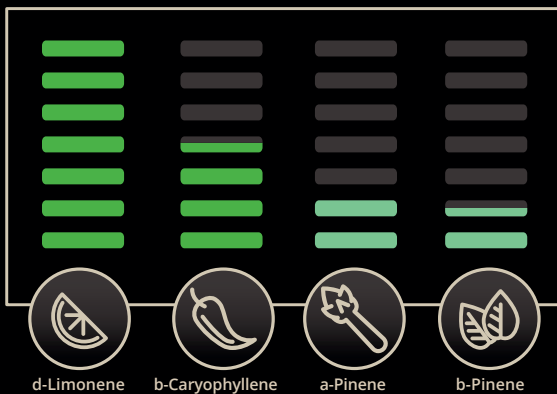

 **CERTIFICATE
OF ANALYSIS**

**TROPICAL
ZMOOTHIE**

TROPICAL ZMOOTHIE FEM[©]

Tropicana Shoes X Zmoothiez Zignature

THC: HIGH

REPORT

THCA 24,4
9-THC 0,77
CBGA 0,67

TOTAL
CANNABINOIDS :
26,6 %

HIGH

LOW

TERPENES

	Result [ppm]
d-Limonene	4887,00
beta - Caryophyllene	2621,88
alfa - Pinene	1453,65
beta - Pinene	1342,42
beta - Myrcene	852,74

Analysis performed by:

Download original
lab version of this
certificate here: