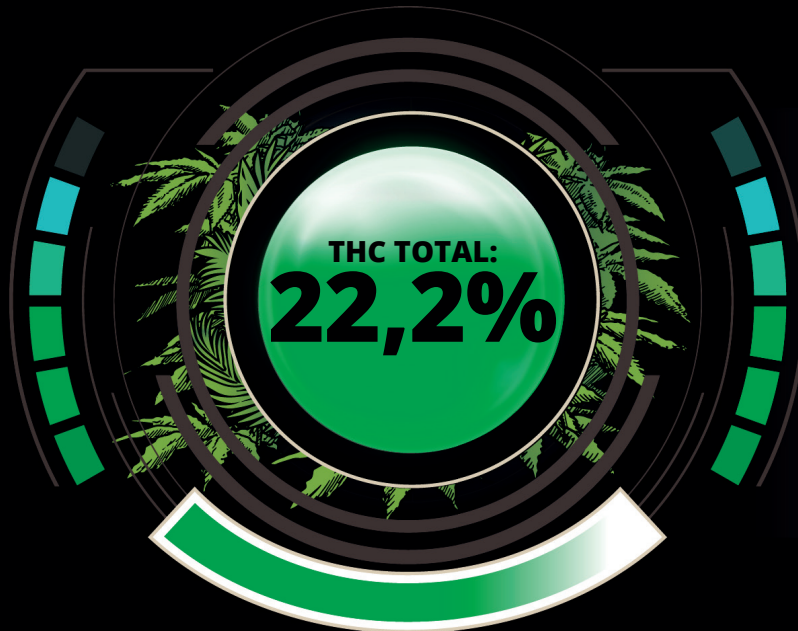

 **CERTIFICATE
OF ANALYSIS**

**TROPICAL
ZMOOTHIE**

TROPICAL ZMOOTHIE FEM[©]

Tropicana Shoes X Zmoothiez Zignature

THC: HIGH

REPORT

THCA 24,4
9-THC 0,77
CBGA 0,67

TOTAL
CANNABINOIDS :
26,6 %

HIGH

LOW

TERPENES

	Result [ppm]
d-Limonene	4887,00
beta - Caryophyllene	2621,88
alfa - Pinene	1453,65
beta - Pinene	1342,42
beta - Myrcene	852,74

Analysis performed by:

Download original
lab version of this
certificate here: